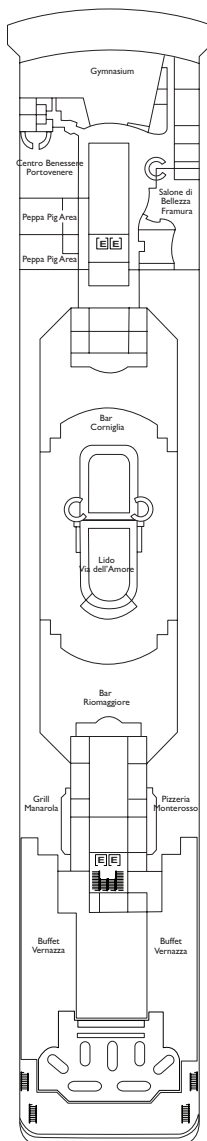

Cabins with ocean view balcony

- Classic

Golfo Paradiso,
Riviera dei Fiori

DECK 12
TIGULLIO

DECK 11
CINQUE TERRE

DECK 10
RIVIERA DEI FIORI

DECK 9
GOLFO PARADISO

Grt: 48,200 t
 Length: 216 m
 Width: 28,8 m
 Cruising speed: 19 knots
 Max speed: 21,5 knots

- H Cabin for disabled guest
- E lift
- 1 upper berth
- single sofa bed

Please note: Double bed is available in all cabin grades.

Suites

- Mini Suite with ocean view balcony
Riviera dei Fiori
- Suite with ocean view balcony
Golfo Paradiso, Riviera dei Fiori