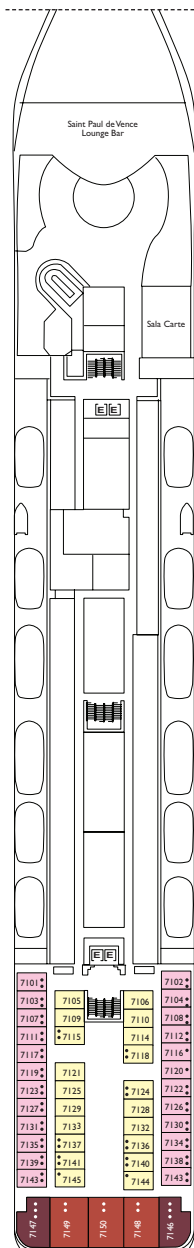

DECK 7
PROVENCE