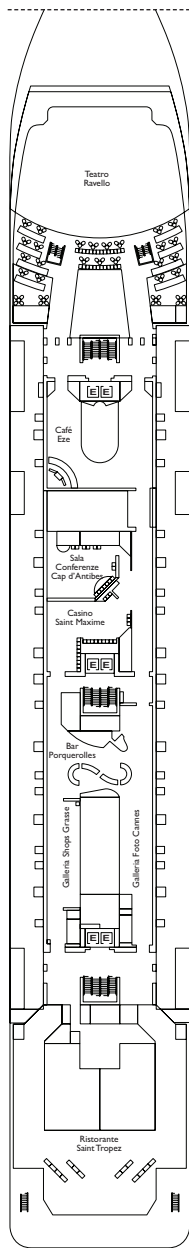

DECK 6
CÔTE D'AZUR