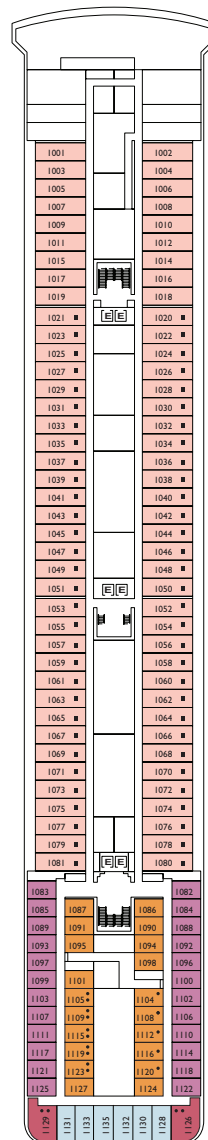

Cabins with ocean view balcony

- Classic

Golfo Paradiso,
Riviera dei Fiori

DECK 12
TIGULLIO

DECK 11
CINQUE TERRE

DECK 10
RIVIERA DEI FIORI

DECK 9
GOLFO PARADISO

Grt: 48,200 t
 Length: 216 m
 Width: 28,8 m
 Cruising speed: 19 knots
 Max speed: 21,5 knots

- H Cabin for disabled guest
- E lift
- 1 upper berth
- single sofa bed

Please note: Double bed is available in all cabin grades.

Suites

- Mini Suite with ocean view balcony
Riviera dei Fiori
- Suite with ocean view balcony
Golfo Paradiso, Riviera dei Fiori

- Panorama Suite with ocean view balcony
Provence, Les Calanques
- Grand Suite with ocean view balcony
Provence, Les Calanques

DECK 8
LES CALANQUES

DECK 7
PROVENCE

DECK 6
CÔTE D'AZUR

DECK 5
COSTIERA AMALFITANA