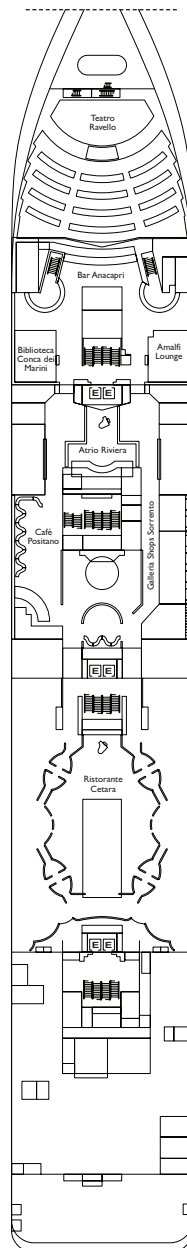

DECK 5
COSTIERA AMALFITANA