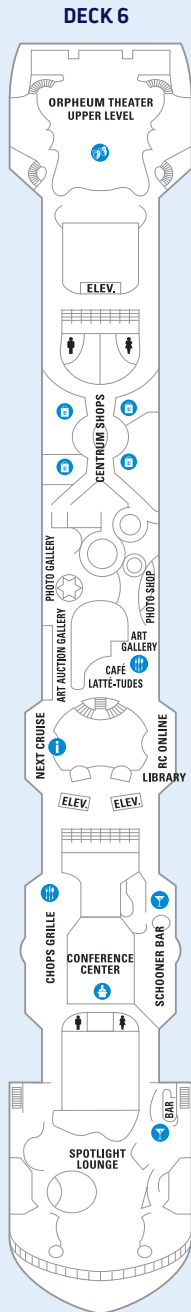

VISION CLASS

Enchantment of the Seas® | Grandeur of the Seas®
Rhapsody of the Seas® | Vision of the Seas®

SHIP INFORMATION

- Length: 866 feet
- Beam: 105 feet
- Draft: 24 feet
- Guest Capacity: 2,076
- Total Crew: 765
- Gross Tonnage: 78,491 Tons

To view interactive deck plans, visit RoyalCaribbean.com/cruise-ships

Ship layout is a representation and subject to change without notice.
For latest information please contact us or your Travel Professional.

GS Grand Suite - 1 Bedroom
349 sq. ft., balcony 111 sq. ft.

BALCONY ROOMS

1B 3B Spacious Ocean View Balcony
191 sq. ft., balcony 39 sq. ft.

SUITES

BALCONY ROOMS

OCEAN VIEW ROOMS

INTERIOR ROOMS

Deck Plans applicable for sailings from May 6, 2019 to April 27, 2020. Profile 1874. | **Enchantment of the Seas®**

OCEAN VIEW ROOMS

- 1K** Ultra Spacious Ocean View
608 sq. ft.
- 1M** Spacious Ocean View
200 sq. ft.

- 1N** **2N** Ocean View
151 sq. ft.
- 3N** **6N**

INTERIOR ROOMS

- 1R** Spacious Interior
234 sq. ft.
- 1V** **2V** Interior
136 sq. ft.
- 3V** **4V**
- 6V**