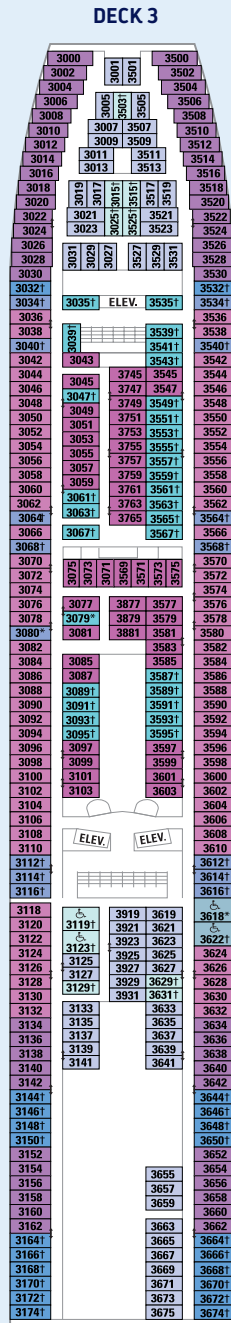

Deck Plans applicable for sailings from May 6, 2019 to April 27, 2020. Profile 1874. | **Enchantment of the Seas®**

OCEAN VIEW ROOMS

- **1K** Ultra Spacious Ocean View
  608 sq. ft.
- **1M** Spacious Ocean View
  200 sq. ft.

- **1N** **2N** Ocean View
  151 sq. ft.
- **3N** **6N**

INTERIOR ROOMS

- **1R** Spacious Interior
  234 sq. ft.
- **1V** **2V** Interior
  136 sq. ft.
- **3V** **4V**
- **6V**

- Δ Room with sofa bed
- Room has third Pullman bed available
- † Room has third & fourth Pullman beds available
- ‡ Connecting rooms
- ♿ Indicates accessible rooms
- ♣ Room with sofa bed and third Pullman bed available
- ⊠ Room has an obstructed view
- ‡ Room has four additional Pullman beds available
- Not shown: Medical Center

All Royal Caribbean® rooms and suites come complete with private bathroom, vanity area, hair dryer, closed-circuit TV, phone and safe.
For sofa bed configuration contact your Travel Agent or Royal Caribbean International.
All room and balcony sizes are approximate.