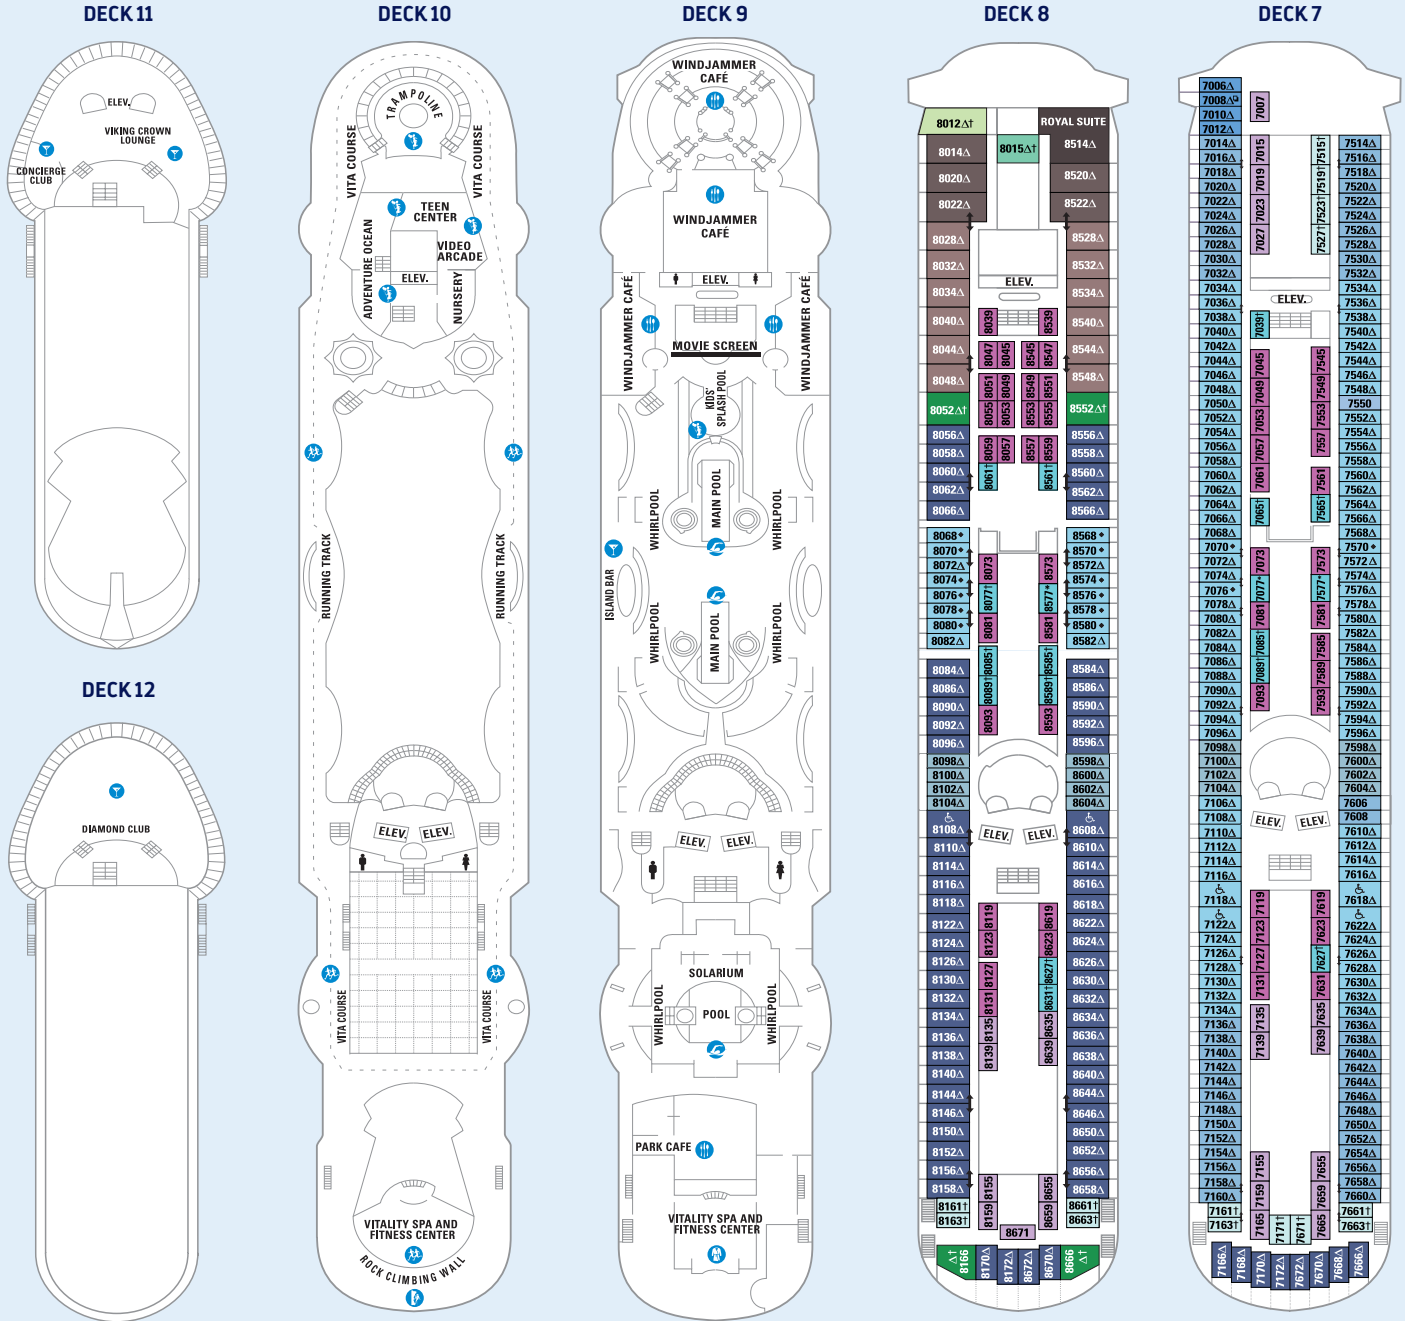

VISION CLASS

Enchantment of the Seas® | Grandeur of the Seas®
Rhapsody of the Seas® | Vision of the Seas®

SHIP INFORMATION

- Length: 866 feet
- Beam: 105 feet
- Draft: 24 feet
- Guest Capacity: 2,076
- Total Crew: 765
- Gross Tonnage: 78,491 Tons

To view interactive deck plans, visit RoyalCaribbean.com/cruise-ships

Ship layout is a representation and subject to change without notice.
For latest information please contact us or your Travel Professional.

GS Grand Suite - 1 Bedroom
349 sq. ft., balcony 111 sq. ft.

BALCONY ROOMS

1B 3B Spacious Ocean View Balcony
191 sq. ft., balcony 39 sq. ft.

SUITES

BALCONY ROOMS

OCEAN VIEW ROOMS

INTERIOR ROOMS

Deck Plans applicable for sailings from May 6, 2019 to April 27, 2020. Profile 1874. | **Enchantment of the Seas®**

OCEAN VIEW ROOMS

- 1K** Ultra Spacious Ocean View
608 sq. ft.
- 1M** Spacious Ocean View
200 sq. ft.

- 1N** **2N** Ocean View
151 sq. ft.
- 3N** **6N**

INTERIOR ROOMS

- 1R** Spacious Interior
234 sq. ft.
- 1V** **2V** Interior
136 sq. ft.
- 3V** **4V**
- 6V**