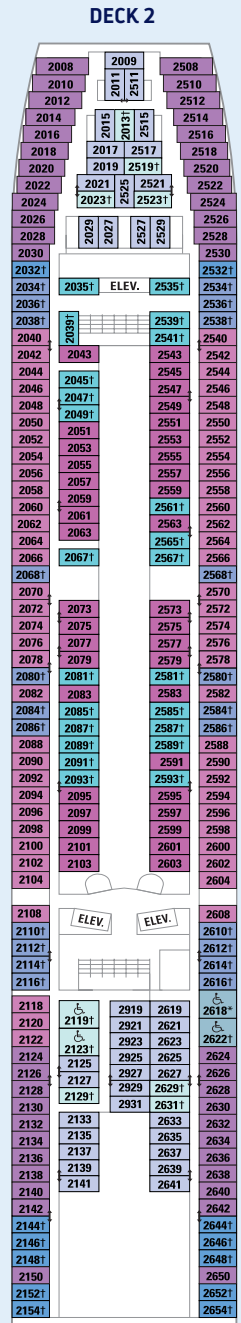

Deck Plans applicable for sailings from May 6, 2019 to April 27, 2020. Profile 1874. | **Enchantment of the Seas®**

OCEAN VIEW ROOMS

- **1K** Ultra Spacious Ocean View
  608 sq. ft.
- **1M** Spacious Ocean View
  200 sq. ft.

- **1N** **2N** Ocean View
  151 sq. ft.
- **3N** **6N**

INTERIOR ROOMS

- **1R** Spacious Interior
  234 sq. ft.
- **1V** **2V** Interior
  136 sq. ft.
- **3V** **4V**
- **6V**

- Δ Room with sofa bed
- Room has third Pullman bed available
- † Room has third & fourth Pullman beds available
- ‡ Connecting rooms
- ♿ Indicates accessible rooms
- ♣ Room with sofa bed and third Pullman bed available
- ⊠ Room has an obstructed view
- ‡ Room has four additional Pullman beds available
- Not shown: Medical Center

All Royal Caribbean® rooms and suites come complete with private bathroom, vanity area, hair dryer, closed-circuit TV, phone and safe.
For sofa bed configuration contact your Travel Agent or Royal Caribbean International.
All room and balcony sizes are approximate.