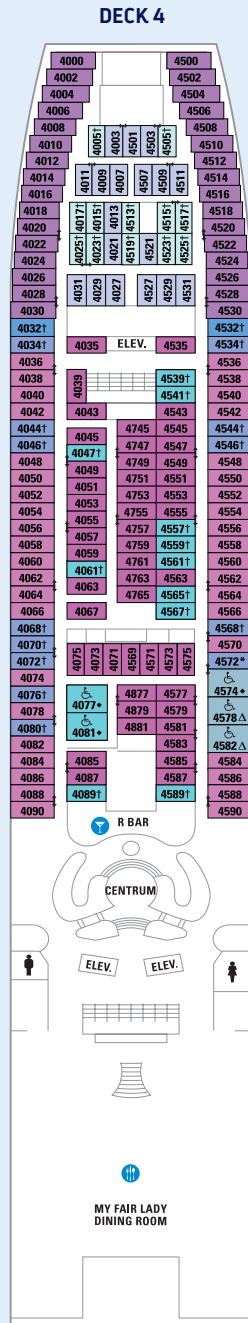

VISION CLASS

Enchantment of the Seas® | Grandeur of the Seas®
Rhapsody of the Seas® | Vision of the Seas®

SHIP INFORMATION

- Length: 866 feet
- Beam: 105 feet
- Draft: 24 feet
- Guest Capacity: 2,076
- Total Crew: 765
- Gross Tonnage: 78,491 Tons

To view interactive deck plans, visit RoyalCaribbean.com/cruise-ships

Ship layout is a representation and subject to change without notice.
For latest information please contact us or your Travel Professional.

GS Grand Suite - 1 Bedroom
349 sq. ft., balcony 111 sq. ft.

BALCONY ROOMS

1B 3B Spacious Ocean View Balcony
191 sq. ft., balcony 39 sq. ft.

SUITES

BALCONY ROOMS

OCEAN VIEW ROOMS

INTERIOR ROOMS

Deck Plans applicable for sailings from May 6, 2019 to April 27, 2020. Profile 1874. | **Enchantment of the Seas®**

OCEAN VIEW ROOMS

- 1K** Ultra Spacious Ocean View
608 sq. ft.
- 1M** Spacious Ocean View
200 sq. ft.

- 1N** **2N** Ocean View
151 sq. ft.
- 3N** **6N**

INTERIOR ROOMS

- 1R** Spacious Interior
234 sq. ft.
- 1V** **2V** Interior
136 sq. ft.
- 3V** **4V**
- 6V**